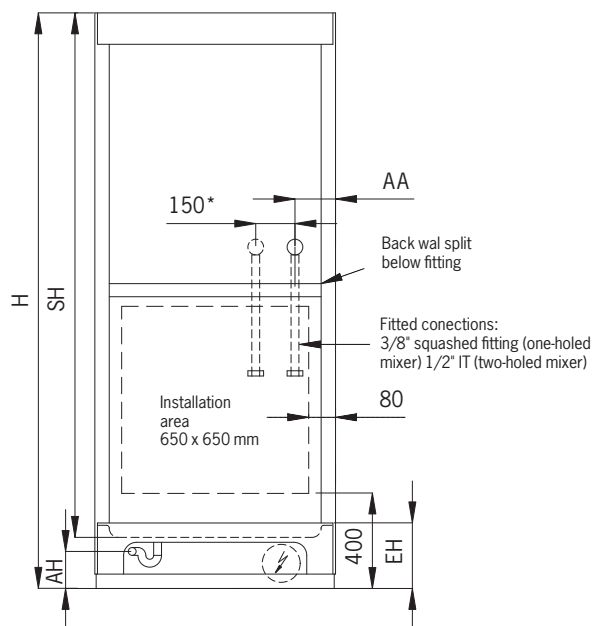

Equipped with the following taps

2-handed mixer, 18mm chrome plated wall pipe. High quality hose, adjustable shower head and soap dish.

2-hole wall fitting, chrome plated on request, at extra cost

one-handed mixer (High pressure or low-pressure variation) on request, at extra cost

Equipment options

All showers also available with tank and pump.

Dimensions and data prefabricated showers

Mass (in cm)	STANDARD	STANDARD PLUS	STANDARD/ STANDARD PLUS with 18 l warm water tank	SOUVERÄN 80x80 cm	SOUVERÄN 80x80 cm with 18 l warm water tank	SOUVERÄN 90x90 cm*	SENIOR
B= Width	80	80	80	80	80	90	90
T=Depth	81	81	81	87	87	97	97
WT=Tray depth	79	79	79	79	79	89	89
H=Height	206	220	220	220	220	220	220
SH=Standing height	194	208	198	208	198	208	208
EH=Access height	17	17	32	17	32	17	17
AH=Drain height	7	7	15	7	15	7	7
AA=Fitting spacing	15,5	15,5	15,5	15,5	15,5	15,5	15,5