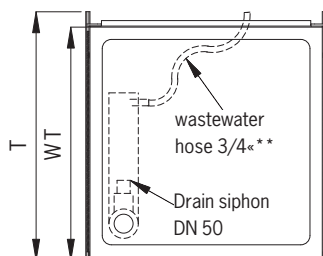

* only with two-hole mixers
** only the version with wastewater pump

Equipped with the following taps

2-handed mixer, 18mm chrome plated wall pipe. High quality hose, adjustable shower head and soap dish.

2-hole wall fitting, chrome plated on request, at extra cost

one-handed mixer (High pressure or low-pressure variation) on request, at extra cost